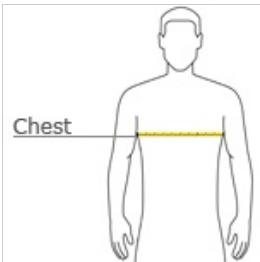

**CARE INSTRUCTIONS**

Machine wash cold, inside out with like colors. Only non-chlorine bleach when needed. Tumble dry medium, medium/hot iron. Do not iron decoration.

front

back

**HOW TO MEASURE**

**CHEST**  
With arms down at sides, measure around the upper body, under arms and over the fullest part of the chest.

**SIZE CHART**

	S	M	L	XL	2XL	3XL	4XL
Chest	35-37	38-40	41-43	44-46	47-49	50-53	54-57

**COLOR INFORMATION**

 Aquatic Blue PMS 2389C	 Ash* PMS COOL GREY 3 C	 Athletic Heather* PMS COOL GREY	 Athletic Maroon PMS 209C	 Bright Aqua	 Candy Pink PMS 189C	 Cardinal PMS 7638C	 Carolina Blue PMS 7682C	 Charcoal PMS COOL GRAY 11C	 Clover Green PMS 347C	 Dark Chocolate Brown PMS 412C
 Dark Green PMS 560C	 Dark Heather Grey* PMS 7540 C	 Gold PMS 137C	 Graphite Heather	 Heather Athletic Maroon* PMS 7644 C	 Heather Dark Chocolate Brown* C	 Heather Navy* PMS 2379 C	 Heather Purple* PMS 7672C	 Heather Red* PMS 703 C	 Heather Royal* PMS 7683 C	 Heather Sangria* PMS 2046 C
 Jet Black PMS NTR BLACK C	 Kelly PMS 340C	 Light Blue PMS 278C	 Lime PMS 367C	 Medium Grey PMS 2332C	 Natural PMS 9185C	 Navy PMS 2380C	 Neon Blue* PMS 801 C	 Neon Green* PMS 902C	 Neon Orange* PMS 811 C	 Neon Pink* PMS 926 C