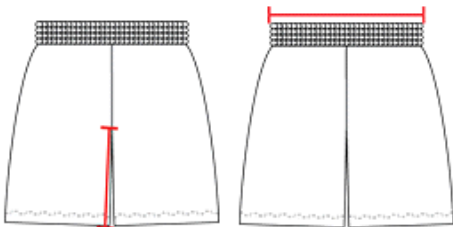

HOW TO MEASURE

These product specifications reference a product's measurements. For sizing information and guidance, please reference our sizing charts.

INSEAM

Measured from crotch point to bottom leg opening.

WAIST WIDTH

Measured across the top of the waist opening.